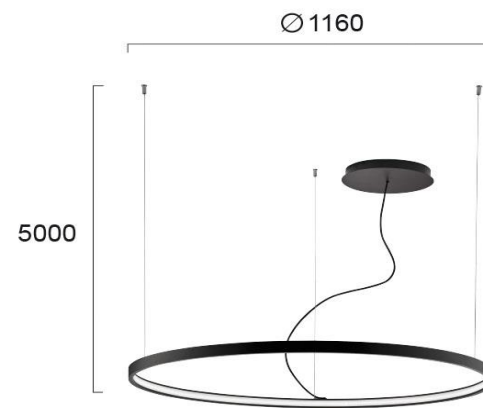

Product Datasheet

Code	4224400
Description	Pendant Light Black D:1160 Verdi
Family	VERDI
Type	PENDANT
Type of Lamp	LED module
Watt	69W
Volt	220-240 VAC
Hertz	50-60 Hz
Class	Class I
IP	IP20
Environment	Indoor
Color	BLACK
Material	ALUMINIUM / PC
Length	D:1160
Height	H:5000
Width	
Kelvin	3000K
Lumen	2957 Lm
Beam Angle	Beam Angle 120* / CRI 84 / UGR<28
Dimmable	Non-Dimmable