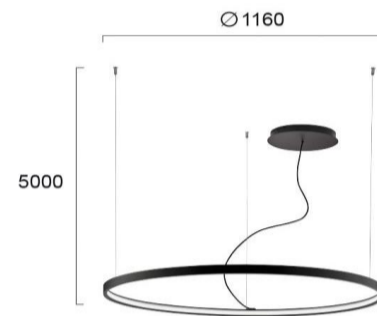

Product Datasheet

Code	4224401
Description	Pendant Light Black D:1200 Verdi
Family	VERDI
Type	PENDANT
Type of Lamp	LED module
Watt	69W
Volt	220-240 VAC
Hertz	50-60 Hz
Class	Class I
IP	IP20
Environment	Indoor
Color	BLACK
Material	ALUMINIUM / PC
Length	D:1160
Height	H:5000
Width	
Kelvin	4000K
Lumen	2957 Lm
Beam Angle	Beam Angle 120* / CRI 86 / UGR<28
Dimmable	Non-Dimmable