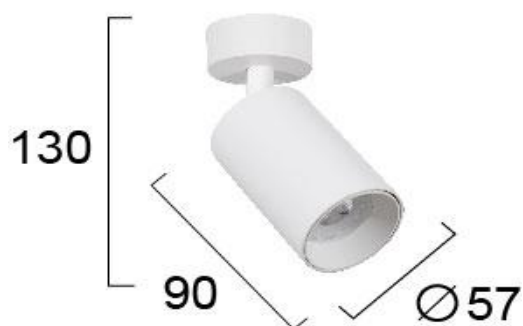

Product Datasheet

Code	4224700
Description	SpotLight White Stage
Family	STAGE
Type	SPOTLIGHTS
Type of Lamp	GU10
Watt	MAX 13W
Volt	220-240V
Hertz	50-60 Hz
Class	I
IP	IP20
Environment	INDOOR
Color	WHITE
Material	ALUMINIUM
Length	D:57
Height	H:130
Width	