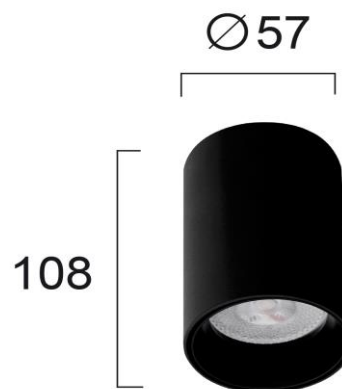

Product Datasheet

Code	4224901
Description	Ceiling SpotLight Black Stage
Family	STAGE
Type	SPOTLIGHTS
Type of Lamp	GU10
Watt	MAX 13W
Volt	220-240V
Hertz	50-60 Hz
Class	I
IP	IP20
Environment	INDOOR
Color	BLACK
Material	ALUMINIUM
Length	D:57
Height	H:108
Width	