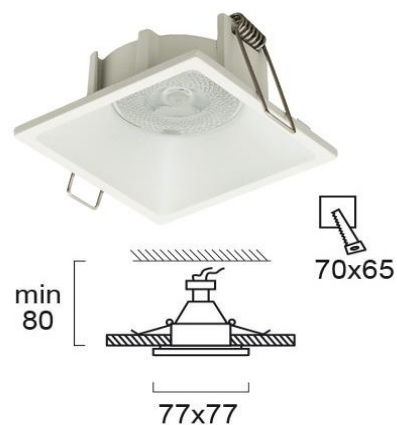

Product Datasheet

Code	4225000
Description	Recessed SpotLight White Fino
Family	FINO
Type	SPOTLIGHTS
Type of Lamp	GU10
Watt	MAX 35W
Volt	220-240V
Hertz	50-60 Hz
Class	II
IP	IP20
Environment	INDOOR
Color	WHITE
Material	ALUMINIUM
Length	L:77
Height	H:80
Width	W:77