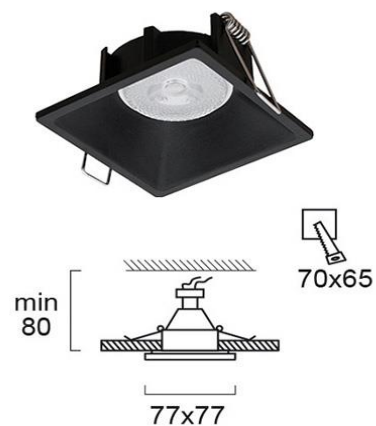

Product Datasheet

Code	4225001
Description	Recessed SpotLight Black Fino
Family	FINO
Type	SPOTLIGHTS
Type of Lamp	GU10
Watt	MAX 35W
Volt	220-240V
Hertz	50-60 Hz
Class	II
IP	IP20
Environment	INDOOR
Color	BLACK
Material	ALUMINIUM
Length	L:77
Height	H:80
Width	W:77