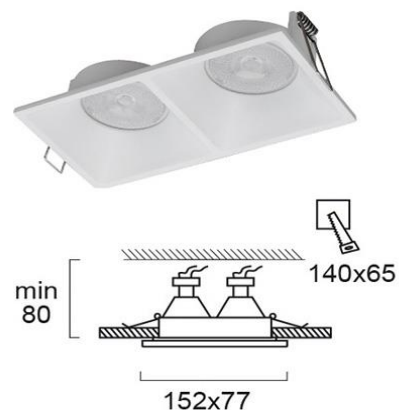

Product Datasheet

Code	4225100
Description	2/Lights Recessed Spot White Fino
Family	FINO
Type	SPOTLIGHTS
Type of Lamp	GU10
Watt	2 x MAX 35W
Volt	220-240V
Hertz	50-60 Hz
Class	II
IP	IP20
Environment	INDOOR
Color	WHITE
Material	ALUMINIUM
Length	L:152
Height	H:80
Width	W:77