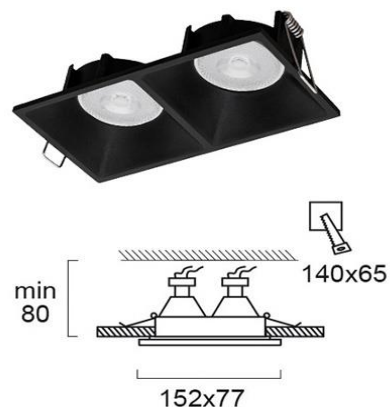

Product Datasheet

Code	4225101
Description	2/Lights Recessed Spot Black Fino
Family	FINO
Type	SPOTLIGHTS
Type of Lamp	GU10
Watt	2 x MAX 35W
Volt	220-240V
Hertz	50-60 Hz
Class	II
IP	IP20
Environment	INDOOR
Color	BLACK
Material	ALUMINIUM
Length	L:150
Height	H:80
Width	W:77