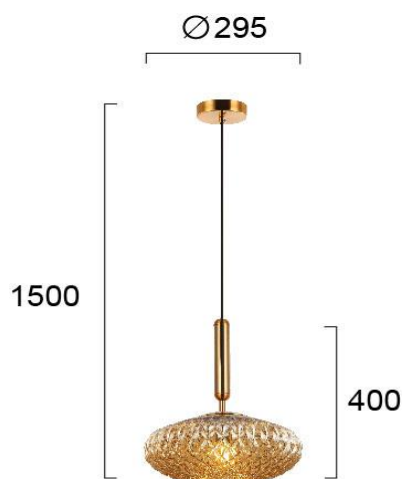

Product Datasheet

Code	4225601
Description	Pendant Lamp HOney Ester
Family	ESTER
Type	PENDANT
Type of Lamp	E27
Watt	MAX 40W
Volt	220-240V
Hertz	50-60 Hz
Class	I
IP	IP20
Environment	INDOOR
Color	AMBER / COPPER
Material	GLASS / PLATED STEEL
Length	D:300
Height	H:1500
Width	