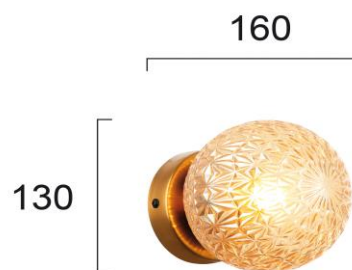

Product Datasheet

Code	4226101
Description	Wall Lamp Amber Aspa
Family	ASPA
Type	WALL LIGHTS
Type of Lamp	G9
Watt	MAX 25W
Volt	220-240V
Hertz	50-60 Hz
Class	I
IP	IP20
Environment	INDOOR
Color	AMBER / COPPER
Material	GLASS / PLATED STEEL
Length	
Height	H:100
Width	P:160