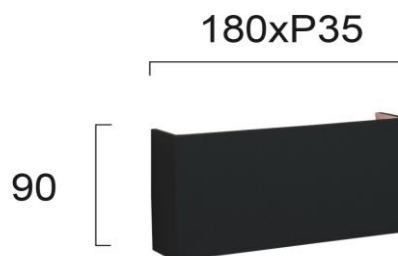

Product Datasheet

Code	4226200
Description	Wall Lamp Quadro
Family	QUADRO
Type	WALL LIGHTS
Type of Lamp	LED MODULE
Watt	LED 10W
Volt	220-240V
Hertz	50-60 Hz
Class	I
IP	IP54
Environment	OUTDOOR
Color	BLACK
Material	ALUMINIUM
Length	L:180
Height	H:90
Width	P:35
Kelvin	3000K
Lumen	550 Lm
Beam Angle	BEAM ANGLE 60*, CRI>80
Dimmable	NON