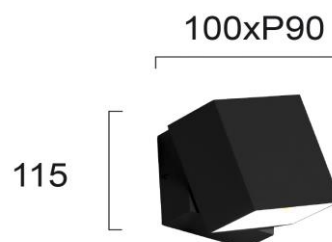

Product Datasheet

Code	4226300
Description	Wall Lamp Adjustable Quadro
Family	QUADRO
Type	WALL LIGHTS
Type of Lamp	LED MODULE
Watt	LED 6W
Volt	220-240V
Hertz	50-60 Hz
Class	I
IP	IP54
Environment	OUTDOOR
Color	BLACK
Material	ALUMINIUM
Length	L:100
Height	H:115
Width	P:90
Kelvin	3000K
Lumen	320 Lm
Beam Angle	BEAM ANGLE 90*, CRI>80
Dimmable	NON