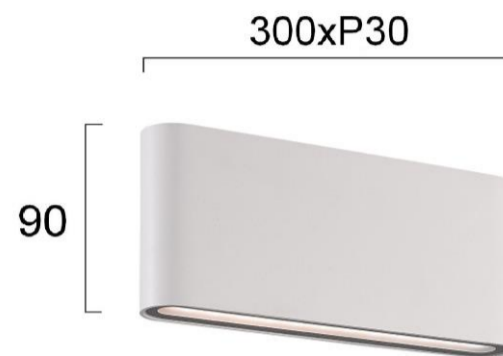

Product Datasheet

Code	4226700
Description	Wall Lamp White L:300 Argon
Family	ARGON
Type	WALL LIGHTS
Type of Lamp	LED module
Watt	22W
Volt	220-240 VAC
Hertz	50-60 Hz
Class	Class I
IP	IP54
Environment	Outdoor
Color	WHITE
Material	ALUMINIUM
Length	L:300
Height	H:90
Width	P:30
Kelvin	3000K
Lumen	1290 Lm
Beam Angle	Beam Angle 120* / CRI 80
Dimmable	Non-Dimmable