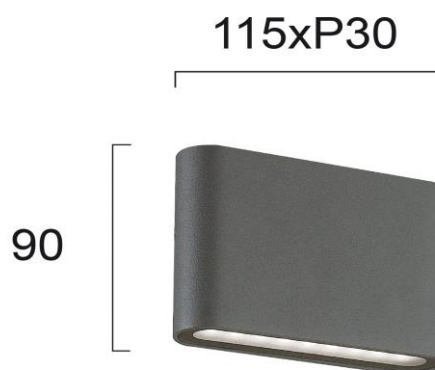

Product Datasheet

Code	4226801
Description	Wall Lamp Dark Grey L:115 Argon
Family	ARGON
Type	WALL LIGHTS
Type of Lamp	LED MODULE
Watt	LED 3W
Volt	220-240V
Hertz	50-60 Hz
Class	I
IP	IP54
Environment	OUTDOOR
Color	DARK GREY
Material	ALUMINIUM
Length	L:115
Height	H:90
Width	P:30
Kelvin	3000K
Lumen	190 Lm
Beam Angle	CRI>80
Dimmable	NON