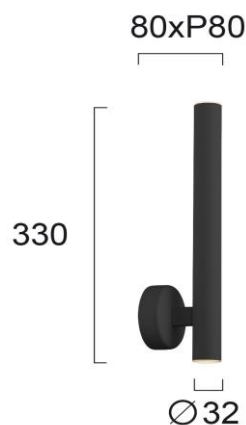

Product Datasheet

Code	4227300
Description	Wall Lamp Black Elliot
Family	ELLIOT
Type	WALL LIGHTS
Type of Lamp	LED MODULE
Watt	10W
Volt	220-240V
Hertz	50-60 Hz
Class	I
IP	IP20
Environment	INDOOR
Color	BLACK
Material	ELECTROSTATIC PAINTED STEEL
Length	D:80
Height	H:330
Width	P:80
Kelvin	3000K
Lumen	900 Lm
Beam Angle	BEAM ANGLE 140*
Dimmable	DIMMABLE