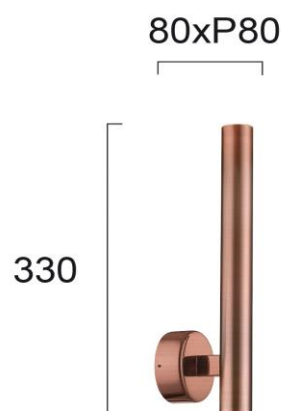

Product Datasheet

Code	4227302
Description	Wall Lamp Copper Elliot
Family	ELLIOT
Type	WALL LIGHTS
Type of Lamp	LED MODULE
Watt	10W
Volt	220-240V
Hertz	50-60 Hz
Class	I
IP	IP20
Environment	INDOOR
Color	COPPER
Material	PLATED STEEL
Length	D:80
Height	H:330
Width	P:80
Kelvin	3000K
Lumen	900 Lm
Beam Angle	BEAM ANGLE 140*
Dimmable	DIMMABLE