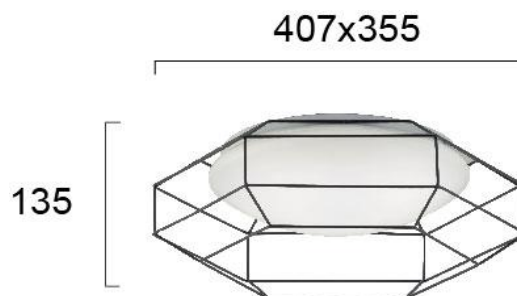

Product Datasheet

Code	4227400
Description	Ceiling Lamp Black Monte
Family	MONTE
Type	CEILING
Type of Lamp	LED MODULE
Watt	12W
Volt	220-240V
Hertz	50-60 Hz
Class	II
IP	IP20
Environment	INDOOR
Color	WHITE / BLACK
Material	PC / ELECTROSTATIC PAINTED STEEL
Length	L:407
Height	H:135
Width	W:355
Kelvin	3000K
Lumen	960 Lm
Beam Angle	
Dimmable	NON