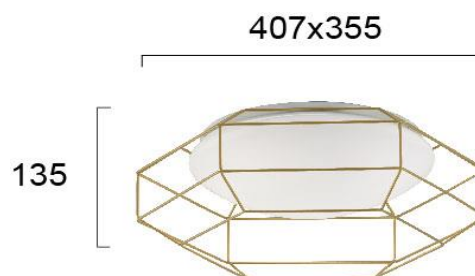

Product Datasheet

Code	4227401
Description	Ceiling Lamp Gold Monte
Family	MONTE
Type	CEILING
Type of Lamp	LED MODULE
Watt	12W
Volt	220-240V
Hertz	50-60 Hz
Class	II
IP	IP20
Environment	INDOOR
Color	WHITE / GOLD
Material	PC / ELECTROSTATIC PAINTED STEEL
Length	L:407
Height	H:135
Width	W:355
Kelvin	3000K
Lumen	960 Lm
Beam Angle	
Dimmable	NON