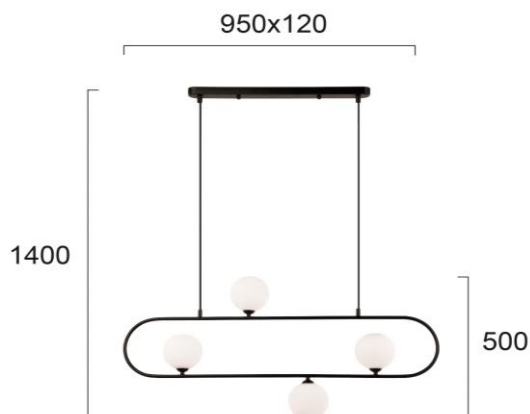

Product Datasheet

Code	4229800
Description	4/Lights Pendant Bar Fancy
Family	FANCY
Type	PENDANT
Type of Lamp	G9
Watt	4 x MAX 25W
Volt	220-240V
Hertz	50-60 Hz
Class	I
IP	IP20
Environment	INDOOR
Color	WHITE / BLACK
Material	ELECTROSTATIC PAINTED STEEL
Length	L:950
Height	H:1400
Width	P:120