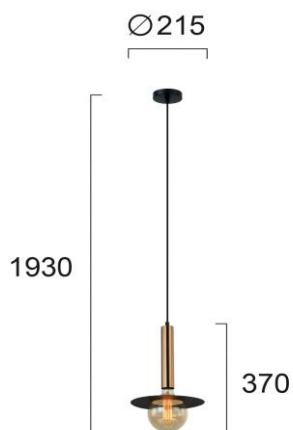

Product Datasheet

Code	4230501
Description	Pendant Lamp Gold Louis
Family	LOUIS
Type	PENDANT
Type of Lamp	E27
Watt	MAX 40W
Volt	220-240V
Hertz	50-60 Hz
Class	I
IP	IP20
Environment	INDOOR
Color	BLACK / GOLD
Material	PLATED STEEL
Length	D:215
Height	H:1930
Width	