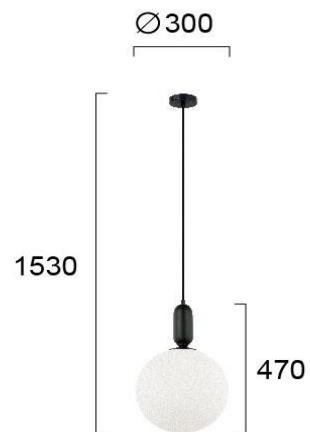

Product Datasheet

Code	4230601
Description	Pendant Lamp Black Neptune
Family	NEPTUNE
Type	PENDANT
Type of Lamp	E27
Watt	MAX 40W
Volt	220-240V
Hertz	50-60 Hz
Class	I
IP	IP20
Environment	INDOOR
Color	WHITE / BLACK
Material	GLASS / ELECTROSTATIC PAINTED STEEL
Length	D:300
Height	H:1530
Width	