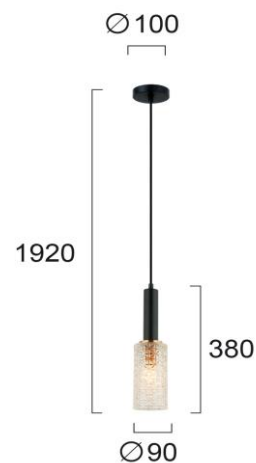

Product Datasheet

Code	4230700
Description	Pendant Lamp H:190 Lira
Family	LIRA
Type	PENDANT
Type of Lamp	E14
Watt	MAX 40W
Volt	220-240V
Hertz	50-60 Hz
Class	I
IP	IP20
Environment	INDOOR
Color	BLACK / TRANSPARENT
Material	GLASS / ELECTROSTATIC PAINTED STEEL
Length	D:100
Height	H:1920
Width	