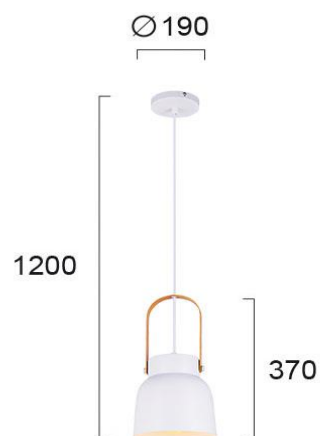

Product Datasheet

Code	4231500
Description	Pendant Lamp White Carla
Family	CARLA
Type	PENDANT
Type of Lamp	E27
Watt	MAX 40W
Volt	220-240V
Hertz	50-60 Hz
Class	I
IP	IP20
Environment	INDOOR
Color	WHITE
Material	ELECTROSTATIC PAINTED STEEL / WOOD
Length	D:190
Height	H:1200
Width	