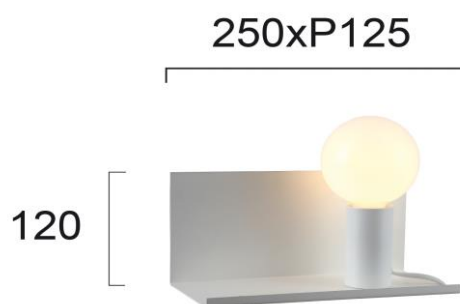

Product Datasheet

Code	4231900
Description	Wall Lamp White Simi
Family	SIMI
Type	WALL LIGHTS
Type of Lamp	E27
Watt	MAX 40W
Volt	220-240V
Hertz	50-60 Hz
Class	II
IP	IP20
Environment	INDOOR
Color	WHITE
Material	ELECTROSTATIC PAINTED STEEL
Length	L:250
Height	H:120
Width	P:125