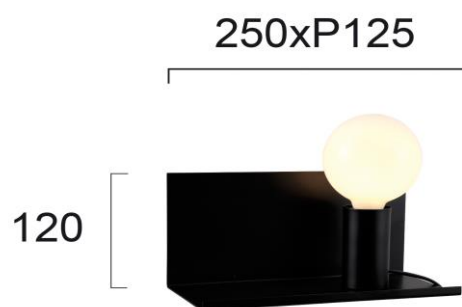

Product Datasheet

Code	4231901
Description	Wall Lamp Black Simi
Family	SIMI
Type	WALL LIGHTS
Type of Lamp	E27
Watt	MAX 40W
Volt	220-240V
Hertz	50-60 Hz
Class	II
IP	IP20
Environment	INDOOR
Color	BLACK
Material	ELECTROSTATIC PAINTED STEEL
Length	L:250
Height	H:120
Width	P:125