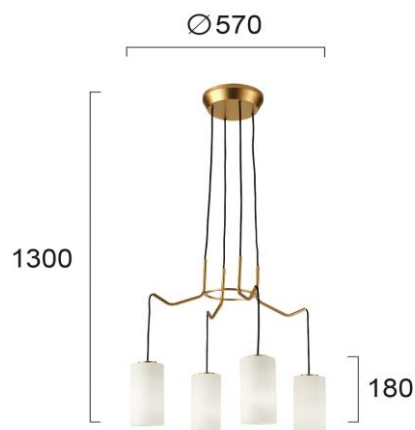

Product Datasheet

Code	4232100
Description	4/Lights Pendant Elenor
Family	ELENOR
Type	PENDANT
Type of Lamp	E27
Watt	4 x MAX 40W
Volt	220-240V
Hertz	50-60 Hz
Class	I
IP	IP20
Environment	INDOOR
Color	GOLD / WHITE / BLACK
Material	GLASS / PLATED STEEL
Length	D:570
Height	H:1300
Width	