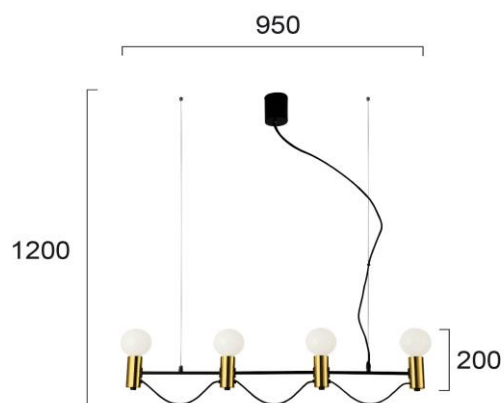

Product Datasheet

Code	4232400
Description	4/Lights Pendant Bar Volter
Family	VOLTER
Type	PENDANT
Type of Lamp	E27
Watt	4 x MAX 40W
Volt	220-240V
Hertz	50-60 Hz
Class	I
IP	IP20
Environment	INDOOR
Color	BLACK / GOLD
Material	PLATED STEEL
Length	L:950
Height	H:1200
Width	