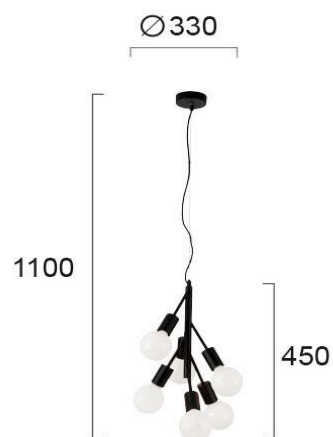

Product Datasheet

Code	4232601
Description	6/Lights Pendant Black Grape
Family	GRAPE
Type	PENDANT
Type of Lamp	E27
Watt	6 x MAX 40W
Volt	220-240V
Hertz	50-60 Hz
Class	I
IP	IP20
Environment	INDOOR
Color	BLACK
Material	ELECTROSTATIC PAINTED STEEL
Length	D:330
Height	H:1150
Width	