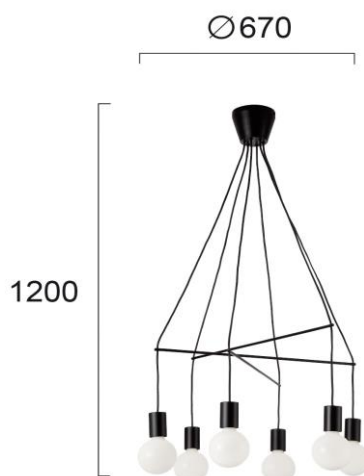

Product Datasheet

Code	4234000
Description	6/Lights Pendant Gloria
Family	GLORIA
Type	PENDANT
Type of Lamp	E27
Watt	6 x MAX 40W
Volt	220-240V
Hertz	50-60 Hz
Class	I
IP	IP20
Environment	INDOOR
Color	BLACK
Material	ELECTROSTATIC PAINTED STEEL
Length	D:670
Height	H:1200
Width	