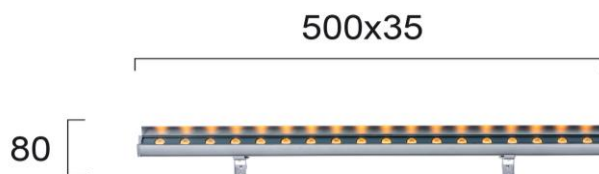

Product Datasheet

Code	4234800
Description	Wall Washer L:500 Trick
Family	TRICK
Type	VARIANT
Type of Lamp	LED MODULE
Watt	LED 12W
Volt	24 VDC
Hertz	50-60 Hz
Class	II
IP	IP66
Environment	OUTDOOR
Color	DARK GREY
Material	ELECTROSTATIC PAINTED ALUMINIUM
Length	L:500
Height	H:80
Width	W:35
Kelvin	3000K
Lumen	792 Lm
Beam Angle	BEAM ANGLE 15*, CRI>80
Dimmable	NON-DIMMABLE