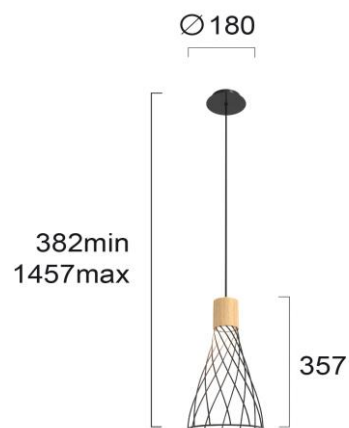

Product Datasheet

Code	4235201
Description	Pendant Light Black Hank
Family	HANK
Type	PENDANT
Type of Lamp	GU10
Watt	MAX 40W
Volt	220-240 VAC
Hertz	50-60 Hz
Class	I
IP	IP20
Environment	INDOOR
Color	BLACK
Material	ELECTROSTATIC PAINTED STEEL / WOOD
Length	D:180
Height	H:1457
Width	