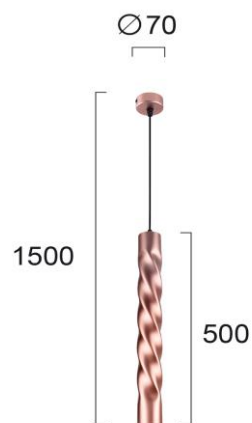

Product Datasheet

Code	4236501
Description	Pendant Light Copper Marley
Family	MARLEY
Type	PENDANT
Type of Lamp	GU10
Watt	MAX 30W
Volt	220-240 VAC
Hertz	50-60 Hz
Class	I
IP	IP20
Environment	INDOOR
Color	COPPER / BLACK
Material	PLATED STEEL
Length	D:70
Height	H:1500
Width	