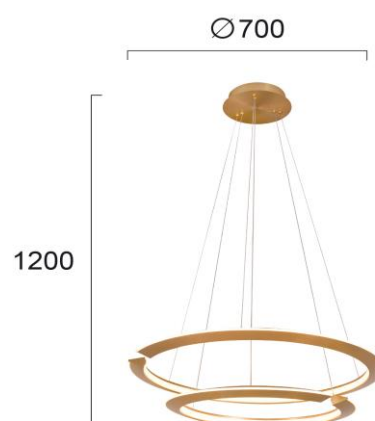

Product Datasheet

Code	4237400
Description	Pendant Lamp D:700 Merlin
Family	MERILIN
Type	PENDANT
Type of Lamp	LED MODULE
Watt	72W
Volt	220-240 VAC
Hertz	50-60 Hz
Class	II
IP	IP20
Environment	INDOOR
Color	BRUSHED GOLD
Material	ALUMINIUM
Length	D:700
Height	H:1200
Width	
Kelvin	3000K
Lumen	3600 Lm
Beam Angle	BEAM ANGLE 120*
Dimmable	NON-DIMMABLE