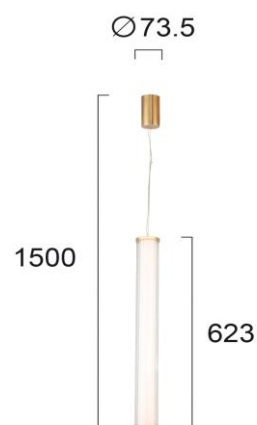

Product Datasheet

Code	4237700
Description	Pendant Lamp Frida
Family	FRIDA
Type	PENDANT
Type of Lamp	LED MODULE
Watt	23W
Volt	220-240 VAC
Hertz	50-60 Hz
Class	I
IP	IP20
Environment	INDOOR
Color	GOLD
Material	PLATED STEEL
Length	D:73,5
Height	H:1500
Width	
Kelvin	3000K
Lumen	1718 Lm
Beam Angle	BEAM ANGLE 120*, CRI>80
Dimmable	NON-DIMMABLE