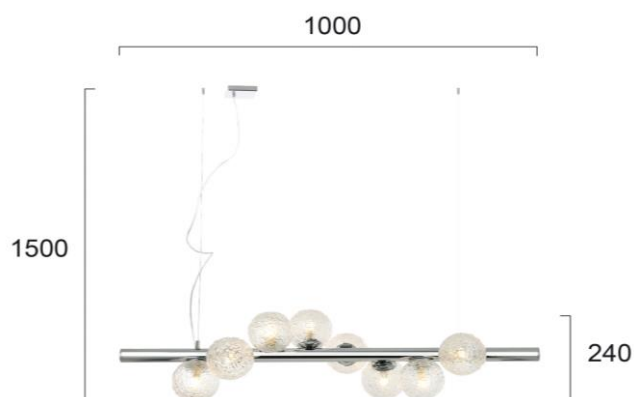

Product Datasheet

Code	4238900
Description	8/Lights Pendant Bar Sylia
Family	SYLIA
Type	PENDANT
Type of Lamp	G9 LED
Watt	8 x MAX 5W
Volt	220-240 VAC
Hertz	50-60 Hz
Class	I
IP	IP20
Environment	INDOOR
Color	CLEAR GLASS / CHROME
Material	GLASS / PLATED STEEL
Length	L:1000
Height	H:1500
Width	