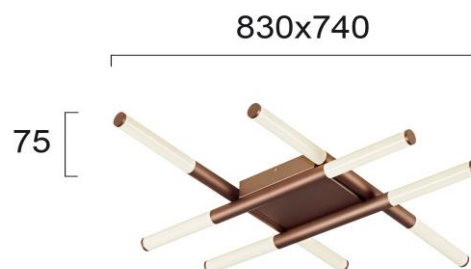

Product Datasheet

Code	4239800
Description	8/Lights Ceiling Tronco
Family	TRONCO
Type	CEILING
Type of Lamp	LED MODULE
Watt	48W
Volt	220-240 VAC
Hertz	50-60 Hz
Class	I
IP	IP20
Environment	INDOOR
Color	BROWN
Material	PC /ELECTROSTATIC PAINTED STEEL
Length	L:830
Height	H:75
Width	W:740
Kelvin	3000K
Lumen	4137 Lm
Beam Angle	CRI>80
Dimmable	NON-DIMMABLE