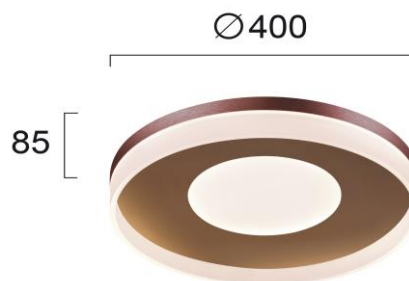

Product Datasheet

| | |
|---------------------|---------------------------------|
| Code | 4240000 |
| Description | Ceiling Lamp Round Madlin |
| Family | MADLIN |
| Type | CEILING |
| Type of Lamp | LED MODULE |
| Watt | 42W |
| Volt | 220-240 VAC |
| Hertz | 50-60 Hz |
| Class | I |
| IP | IP20 |
| Environment | INDOOR |
| Color | PALE GOLD / BRUSHED BROWN |
| Material | PC /ELECTROSTATIC PAINTED STEEL |
| Length | D:400 |
| Height | H:85 |
| Width | |
| Kelvin | 3000K |
| Lumen | 2134 Lm |
| Beam Angle | CRI>80 |
| Dimmable | NON-DIMMABLE |