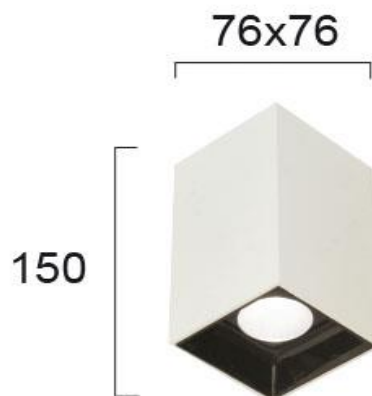

Product Datasheet

Code	4240500
Description	Ceiling Luminaire Square Glam
Family	GLAM
Type	SPOTLIGHTS
Type of Lamp	LED MODULE
Watt	LED 12W
Volt	220-240 VAC
Hertz	50-60 Hz
Class	II
IP	IP20
Environment	INDOOR
Color	WHITE / BLACK
Material	ALUMINIUM
Length	L:76
Height	H:150
Width	W:76
Kelvin	3000K
Lumen	800 Lm
Beam Angle	BEAM ANGLE 30*, CRI>80
Dimmable	Non-Dimmable