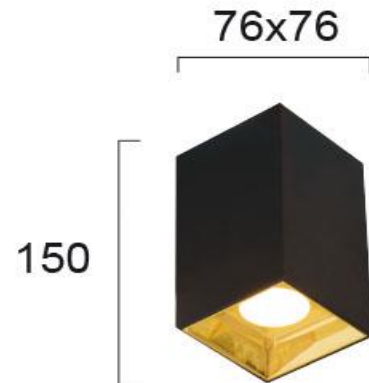

Product Datasheet

Code	4240501
Description	Ceiling Luminaire Square Glam
Family	GLAM
Type	SPOTLIGHTS
Type of Lamp	LED MODULE
Watt	LED 12W
Volt	220-240 VAC
Hertz	50-60 Hz
Class	II
IP	IP20
Environment	INDOOR
Color	BLACK / GOLD
Material	ALUMINIUM
Length	L:76
Height	H:150
Width	W:76
Kelvin	3000K
Lumen	800 Lm
Beam Angle	BEAM ANGLE 30*, CRI>80
Dimmable	NON-DIMMABLE