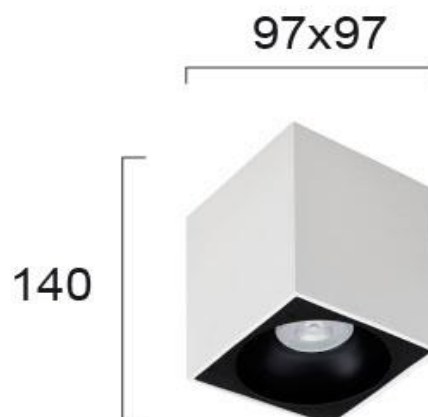

Product Datasheet

Code	4240700
Description	Ceiling Luminaire Square Jhonny
Family	JHONNY
Type	SPOTLIGHTS
Type of Lamp	GU10
Watt	MAX 35W
Volt	220-240 VAC
Hertz	50-60 Hz
Class	I
IP	IP20
Environment	INDOOR
Color	WHITE / BLACK
Material	ALUMINIUM
Length	L:97
Height	H:140
Width	W:97