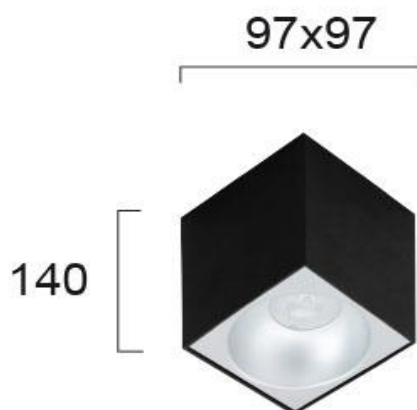

Product Datasheet

Code	4240701
Description	Ceiling Luminaire Square Jhonny
Family	JHONNY
Type	SPOTLIGHTS
Type of Lamp	GU10
Watt	MAX 35W
Volt	220-240 VAC
Hertz	50-60 Hz
Class	I
IP	IP20
Environment	INDOOR
Color	BLACK / SILVER
Material	ALUMINIUM
Length	L:97
Height	H:140
Width	W:97