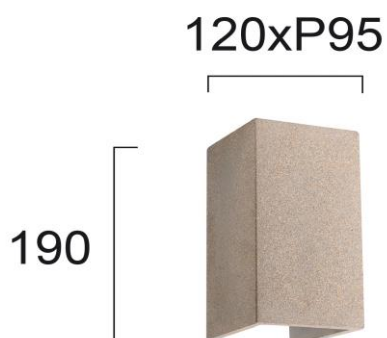

Product Datasheet

| | |
|---------------------|-------------------------------------|
| Code | 4240900 |
| Description | Wall Lamp Grey Trick |
| Family | TRICK |
| Type | WALL LIGHTS |
| Type of Lamp | LED MODULE |
| Watt | LED 12W |
| Volt | 220-240 VAC |
| Hertz | 50-60 Hz |
| Class | I |
| IP | IP65 |
| Environment | OUTDOOR |
| Color | GREY |
| Material | CONCRETE |
| Length | L:120 |
| Height | H:190 |
| Width | P:95 |
| Kelvin | 3000K |
| Lumen | 722 Lm |
| Beam Angle | ADJUSTABLE BEAM ANGLE 0-75*, CRI>80 |
| Dimmable | NON-DIMMABLE |