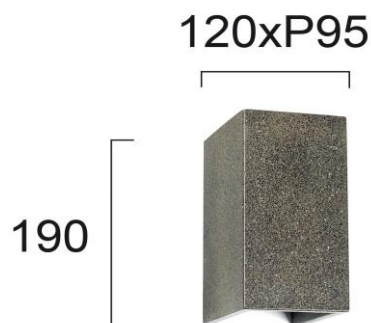

Product Datasheet

Code	4240901
Description	Wall Lamp Black Trick
Family	TRICK
Type	WALL LIGHTS
Type of Lamp	LED MODULE
Watt	LED 12W
Volt	220-240 VAC
Hertz	50-60 Hz
Class	I
IP	IP65
Environment	OUTDOOR
Color	BLACK SANDYSTONE COLOR
Material	CONCRETE
Length	L:120
Height	H:190
Width	P:95
Kelvin	3000K
Lumen	722 Lm
Beam Angle	ADJUSTABLE BEAM ANGLE 0-75*, CRI>80
Dimmable	NON-DIMMABLE