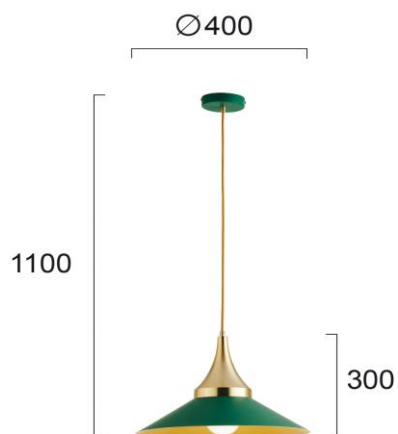

Product Datasheet

Code	4241300
Description	Pendant Lamp D:400 Menta
Family	MENTA
Type	PENDANT
Type of Lamp	E27
Watt	MAX 42W
Volt	220-240 VAC
Hertz	50-60 Hz
Class	I
IP	IP20
Environment	INDOOR
Color	GREEN / GOLD
Material	ELECTROSTATIC PAINTED STEEL
Length	D:400
Height	H:1100
Width	