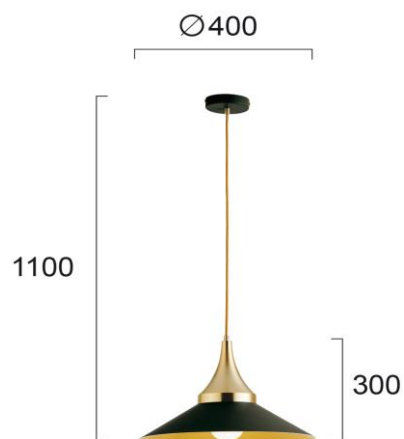

Product Datasheet

Code	4241301
Description	Pendant Lamp D:400 Menta
Family	MENTA
Type	PENDANT
Type of Lamp	E27
Watt	MAX 42W
Volt	220-240 VAC
Hertz	50-60 Hz
Class	I
IP	IP20
Environment	INDOOR
Color	BLACK / GOLD
Material	ELECTROSTATIC PAINTED STEEL
Length	D:400
Height	H:1100
Width	