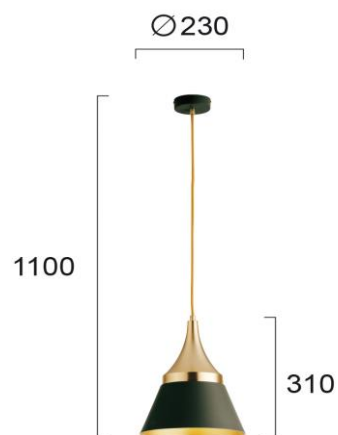

Product Datasheet

Code	4241401
Description	Pendant Lamp D:230 Menta
Family	MENTA
Type	PENDANT
Type of Lamp	E27
Watt	MAX 42W
Volt	220-240 VAC
Hertz	50-60 Hz
Class	I
IP	IP20
Environment	INDOOR
Color	BLACK / GOLD
Material	ELECTROSTATIC PAINTED STEEL
Length	D:230
Height	H:1100
Width	