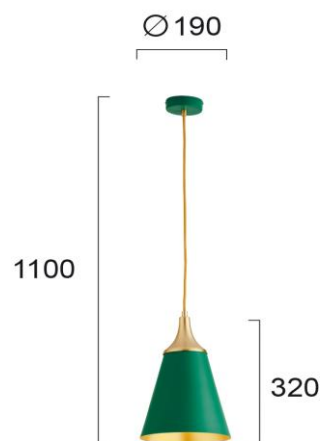

Product Datasheet

Code	4241500
Description	Pendant Lamp D:190 Menta
Family	MENTA
Type	PENDANT
Type of Lamp	E27
Watt	MAX 42W
Volt	220-240 VAC
Hertz	50-60 Hz
Class	I
IP	IP20
Environment	INDOOR
Color	GREEN / GOLD
Material	ELECTROSTATIC PAINTED STEEL
Length	D:190
Height	H:1100
Width	