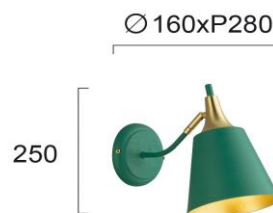

Product Datasheet

Code	4241600
Description	Wall Lamp Menta
Family	MENTA
Type	WALL LIGHTS
Type of Lamp	E27
Watt	MAX 42W
Volt	220-240 VAC
Hertz	50-60 Hz
Class	I
IP	IP20
Environment	INDOOR
Color	GREEN / GOLD
Material	ELECTROSTATIC PAINTED STEEL
Length	D:160
Height	H:250
Width	P:280