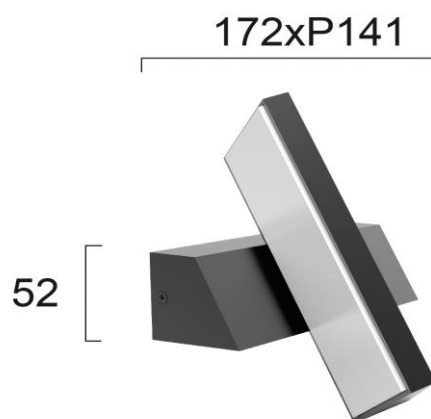

Product Datasheet

Code	4242800
Description	Wall Lamp Casteo
Family	CASTEO
Type	WALL LIGHTS
Type of Lamp	LED MODULE
Watt	LED 13W
Volt	220-240 VAC
Hertz	50-60 Hz
Class	I
IP	IP65
Environment	OUTDOOR
Color	DARK GREY
Material	PC / ALUMINIUM
Length	L:172
Height	H:52
Width	P:141
Kelvin	3000K
Lumen	650 Lm
Beam Angle	BEAM ANGLE 130*
Dimmable	NON-DIMMABLE