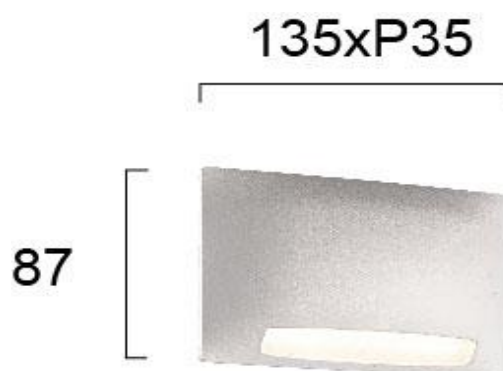

Product Datasheet

Code	4243200
Description	Wall Lamp L:135 White Mode
Family	MODE
Type	WALL LIGHTS
Type of Lamp	LED MODULE
Watt	3W
Volt	220-240 VAC
Hertz	50-60 Hz
Class	I
IP	IP65
Environment	OUTDOOR
Color	WHITE
Material	ALUMINIUM
Length	L:135
Height	H:87
Width	P:35
Kelvin	3000K
Lumen	218 Lm
Beam Angle	BEAM ANGLE 80*, CRI>80
Dimmable	NON-DIMMABLE